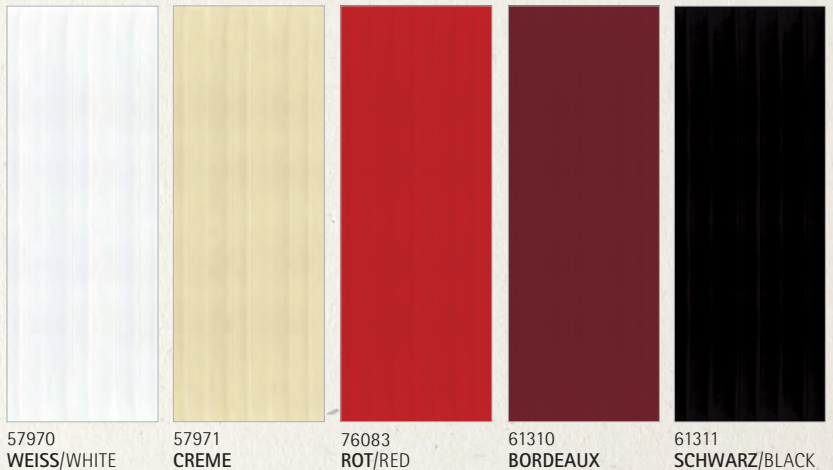

57970
WEISS/WHITE

57971
CREME

76083
ROT/RED

61310
BORDEAUX

61311
SCHWARZ/BLACK

12. MANK DRINKSAFE® CAPS

BASIC

Karton

90111 ø 69 mm
90112 ø 74 mm
90113 ø 80 mm
90114 ø 105 mm

BRAUN/BROWN

Graspapier

91825 ø 64 mm
91822 ø 74 mm
91823 ø 80 mm
91824 ø 86 mm

BASIC WEISS/WHITE Mattkarton unbedruckt/matt-cardboard without print

	VE 200	VE 1000	VE 2000
ø 45 mm	43270	-	40343
ø 47 mm	68668	-	63558
ø 55 mm	43271	-	40344
ø 57 mm	68262	-	-
ø 60 mm	39944	26299	-
ø 62 mm	39943	21200	-
ø 63 mm	39942	-	-
ø 64 mm	39941	21147	-
ø 65 mm	39940	20887	-
ø 67 mm	39939	21247	-
ø 68 mm	39938	25286	-

	VE 200	VE 1000
ø 69 mm	39950	20896
ø 72 mm	39949	21603
ø 74 mm	39948	20886
ø 75 mm	39947	29453
ø 76 mm	39946	23491
ø 80 mm	39945	20115
ø 82 mm	39955	25285
ø 86 mm	39954	29544
ø 90 mm	39953	26450
ø 98 mm	39952	30704
ø 105 mm	39951	34968