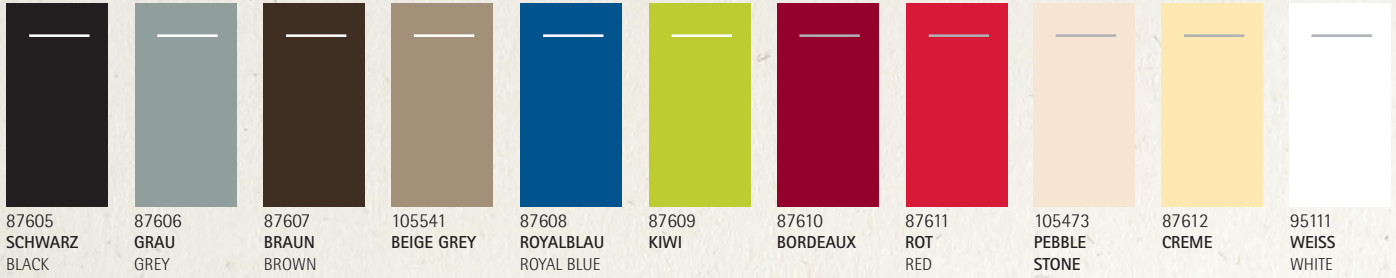

2.1 POCKET-NAPKINS®

Linclass
PROFESSIONAL

40 x 40 cm, 1/8-Falz/fold