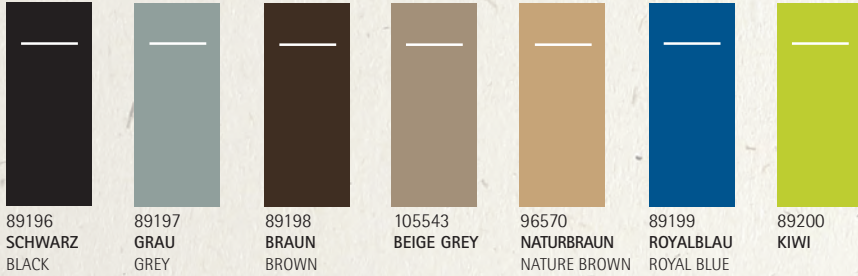

2.2 POCKET-NAPKINS® „PUB“

Linclass
PROFESSIONAL

40 x 33 cm, 1/8-Falz/fold