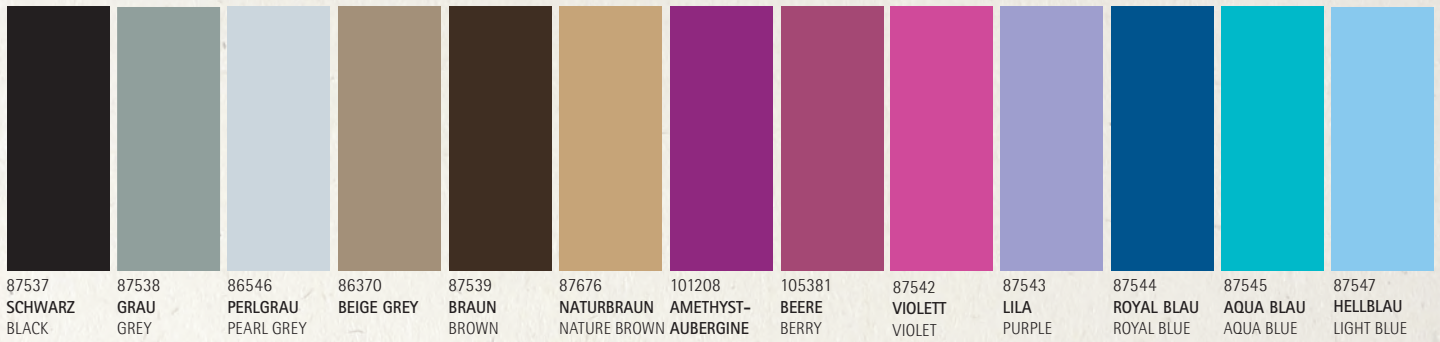

4.3 TISCHDECKEN/TABLE CLOTHS

Linclass
PREMIUM

80 x 80 cm