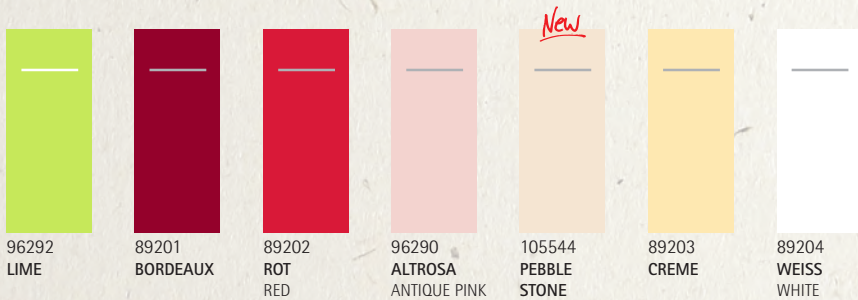

2.2 POCKET-NAPKINS® „PUB“

Linclass
PROFESSIONAL

40 x 33 cm, 1/8-Falz/fold