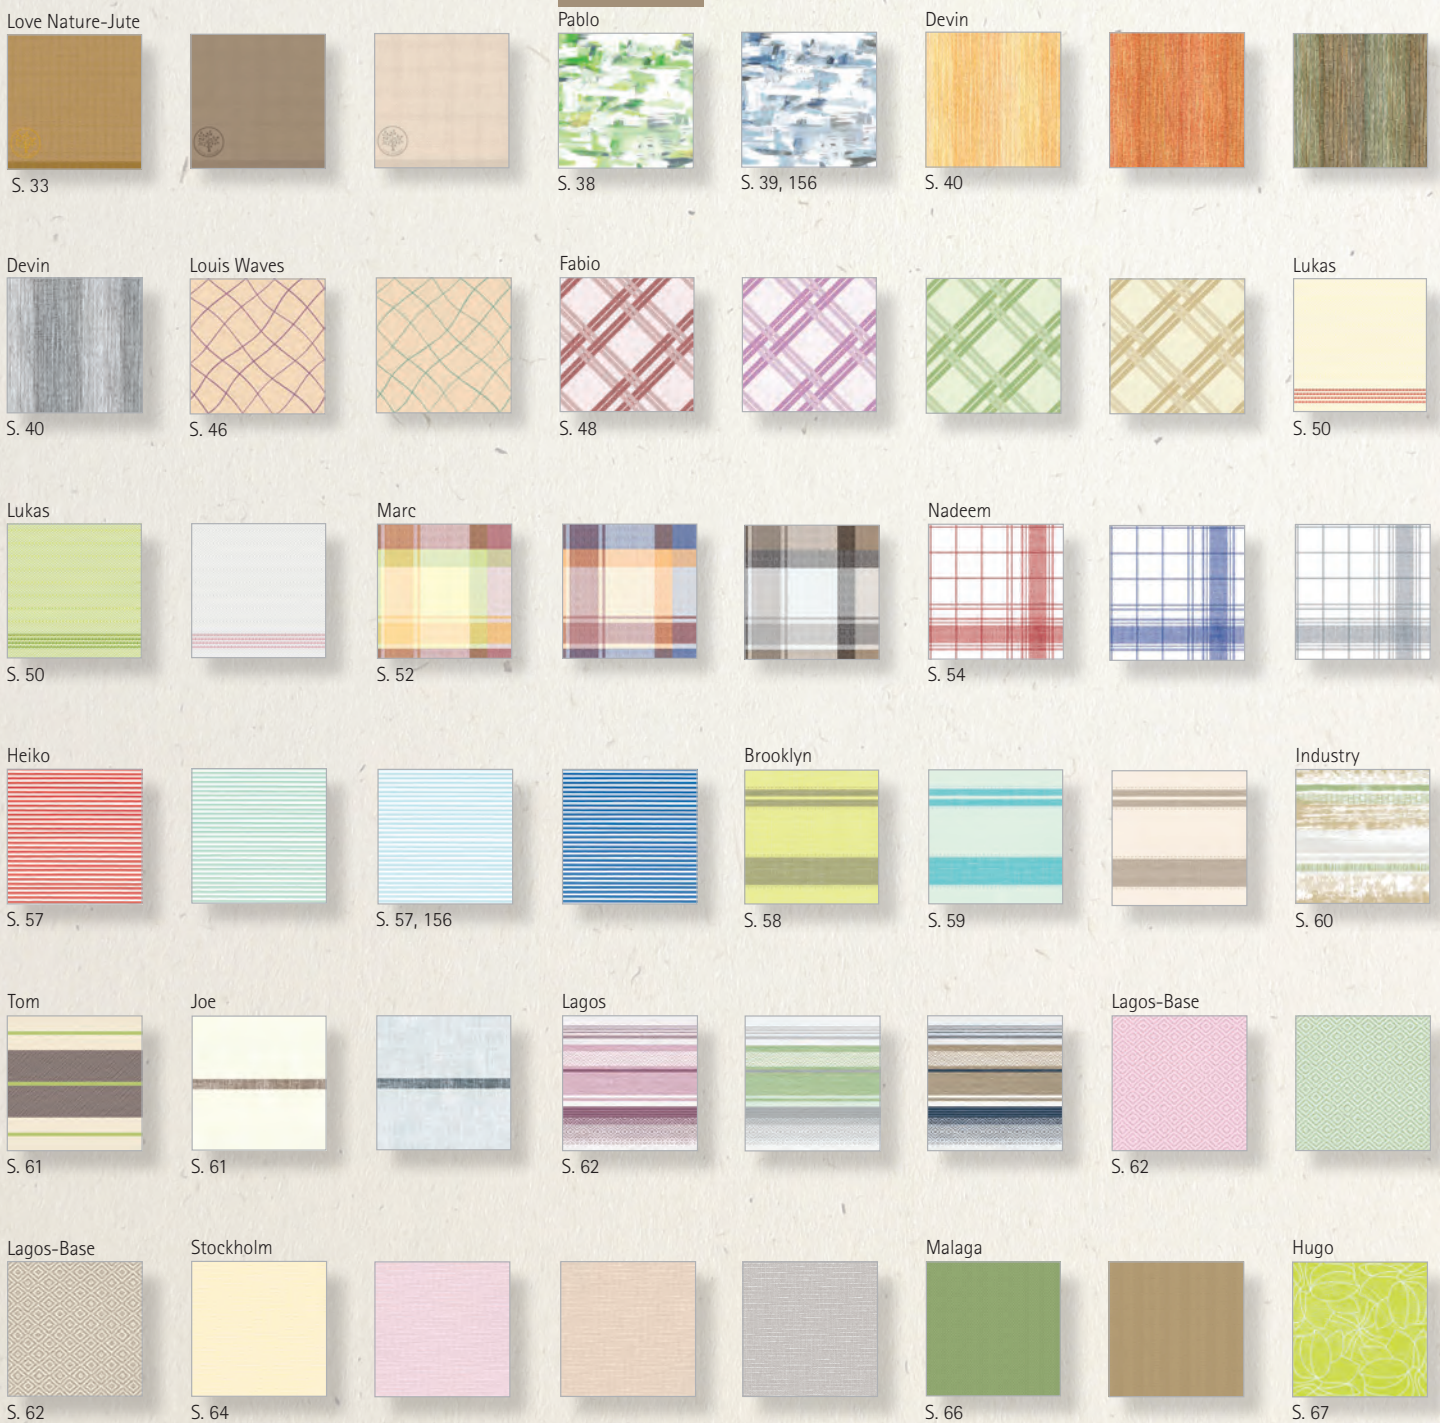

40 x 40 cm SERVIETTEN/NAPKINS

Linclass
PREMIUM

NATURE

STRUCTURE