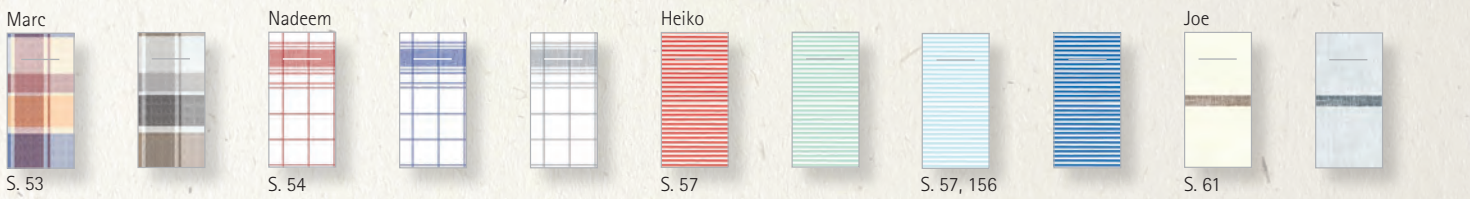

40 x 40 cm POCKET-NAPKINS

Linclass®
PREMIUM

NATURE